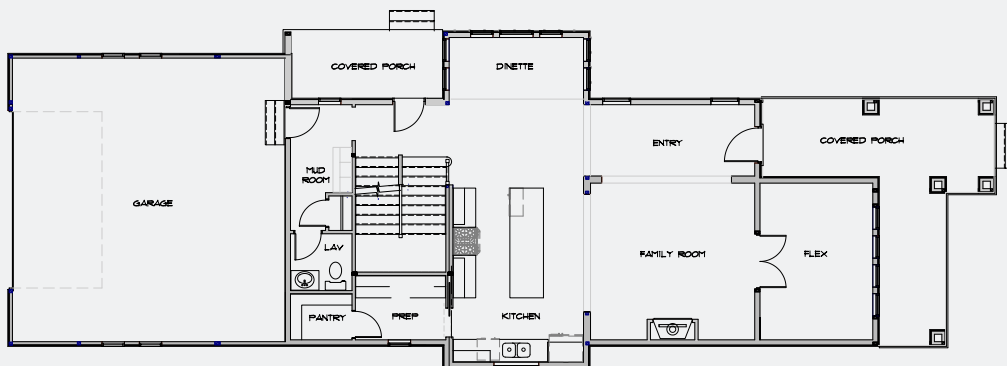

First Floor