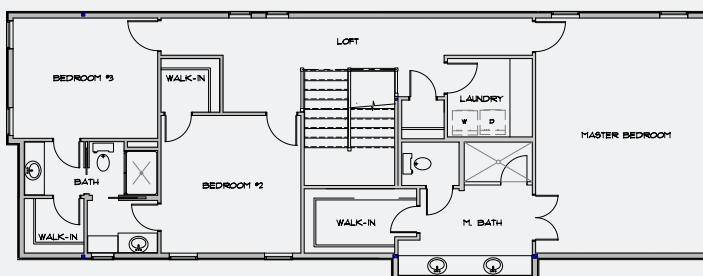

Second floor

Contact Info

info@jenningsbishop.com
jenningsbishop.com